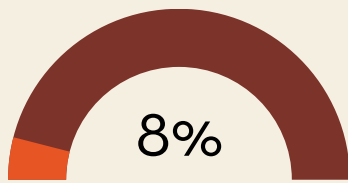

#25 for Career Services

RANKINGS

2

Prettiest College Campus

ARCHITECTURAL DIGEST

3

Best Student-to-Faculty Ratio

US NEWS

5

Professors Get High Marks

PRINCETON REVIEW

5

Best Classroom Experience

PRINCETON REVIEW

CLASS OF 2028

220 FRESHMEN ON TWO CAMPUSES

International students

Attended summer programs

Receiving financial aid

First generation to college

Students of color

Pell Grant eligible

Students from 36 U.S. States and Territories And 14 Countries

Average SAT ERW: 712