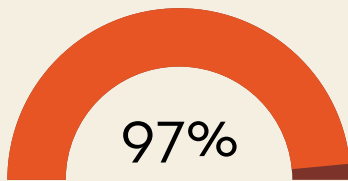

5

Professors Get High Marks

PRINCETON REVIEW

5

Best Classroom Experience

PRINCETON REVIEW

CLASS OF 2028

220 FRESHMEN ON TWO CAMPUSES

International students

Attended summer programs

Receiving financial aid

First generation to college

Students of color

Pell Grant eligible

Students from 36 U.S. States and Territories And 14 Countries

Average SAT ERW: 712