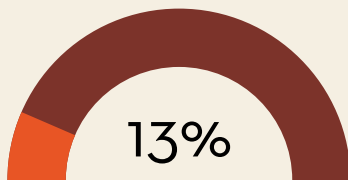

5

Professors Get High Marks

PRINCETON REVIEW

5

Best Classroom Experience

PRINCETON REVIEW

CLASS OF 2028

220 FRESHMEN ON TWO CAMPUSES

International students

Attended summer programs

Receiving financial aid

First generation to college

Students of color

Pell Grant eligible

Students from 36 U.S. States and Territories And 14 Countries

Average SAT ERW: 712