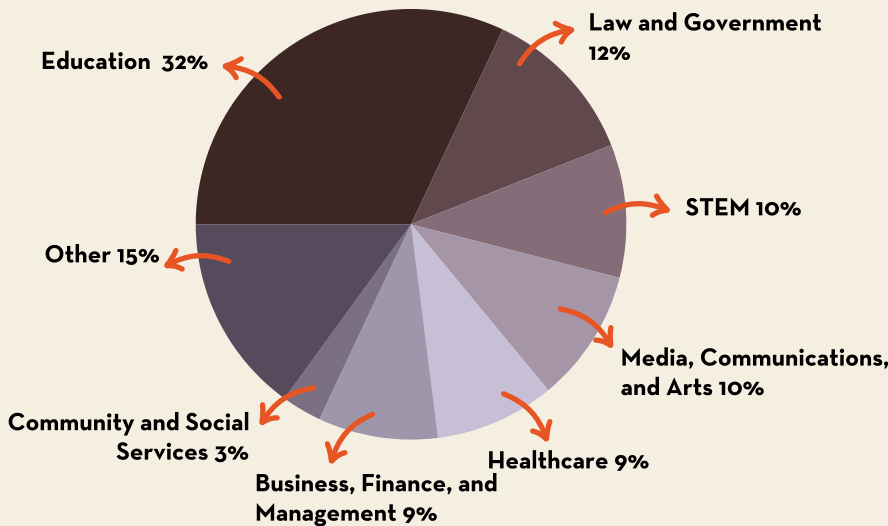

200+ Great Books

Dozens of Subjects

1 Interdisciplinary Major

Avg. Class Size: 16

Top Alumni Career Paths

100% Guaranteed Funding for Internships

#15 for Students Admitted to Top Law Schools

#1 for Students Getting PhDs in Humanities and Political Science

#25 for Career Services

RANKINGS

2

Prettiest College Campus

ARCHITECTURAL DIGEST

3

Best Student-to-Faculty Ratio

US NEWS

- Divine Comedy • **Frankenstein**
- **Atonement** • Don Quixote
- Anne of Green Gables
- **Catch-22** • The Outsiders
- The Goldfinch • **Dune**
- **War and Peace** • Republic
- The Death of Ivan Ilyich
- **Sabinus & Varus** • Macbeth
- The Lightning Thief
- And many more...