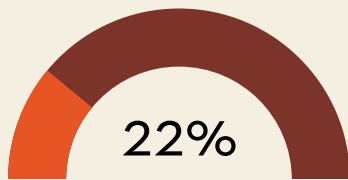

#25 for Career Services

RANKINGS

2

Prettiest College Campus

ARCHITECTURAL DIGEST

3

Best Student-to-Faculty Ratio

US NEWS

5

Professors Get High Marks

PRINCETON REVIEW

5

Best Classroom Experience

PRINCETON REVIEW

CLASS OF 2028

220 FRESHMEN ON TWO CAMPUSES

International students

Attended summer programs

Receiving financial aid

First generation to college

Students of color

Pell Grant eligible

Students from 36 U.S. States and Territories And 14 Countries

Average SAT ERW: 712