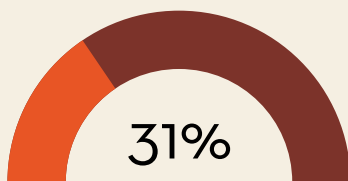

International students

Attended summer programs

Receiving financial aid

First generation to college

Students of color

Pell Grant eligible

Students from 36 U.S. States and Territories And 14 Countries

Average SAT ERW: 712