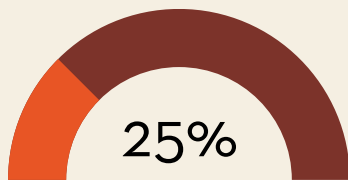

International students

Attended summer programs

Receiving financial aid

First generation to college

Students of color

Pell Grant eligible

Students from 36 U.S. States and Territories And 14 Countries

Average SAT ERW: 712