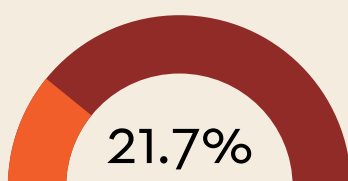

Best Classroom Experience

PRINCETON REVIEW

CLASS OF 2027

226 FRESHMEN ON TWO CAMPUSES

International students

Attended Summer Academy

Receiving financial aid

First generation to college

Students of color

Pell Grant eligible

Students from 40 U.S. States and Territories And 18 Countries

Average SAT ERW: 700

Average SAT Math: 653

Average ACT Composite: 31

Average GPA: 3.79

Percent of Applicants Admitted: 45%