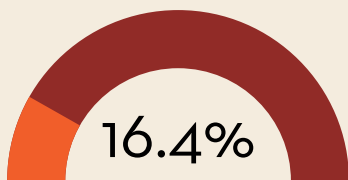

Best Classroom Experience

PRINCETON REVIEW

CLASS OF 2027

226 FRESHMEN ON TWO CAMPUSES

International students

Attended Summer Academy

Receiving financial aid

First generation to college

Students of color

Pell Grant eligible

Students from 40 U.S. States and Territories And 18 Countries

Average SAT ERW: 700

Average SAT Math: 653

Average ACT Composite: 31

Average GPA: 3.79

Percent of Applicants Admitted: 45%