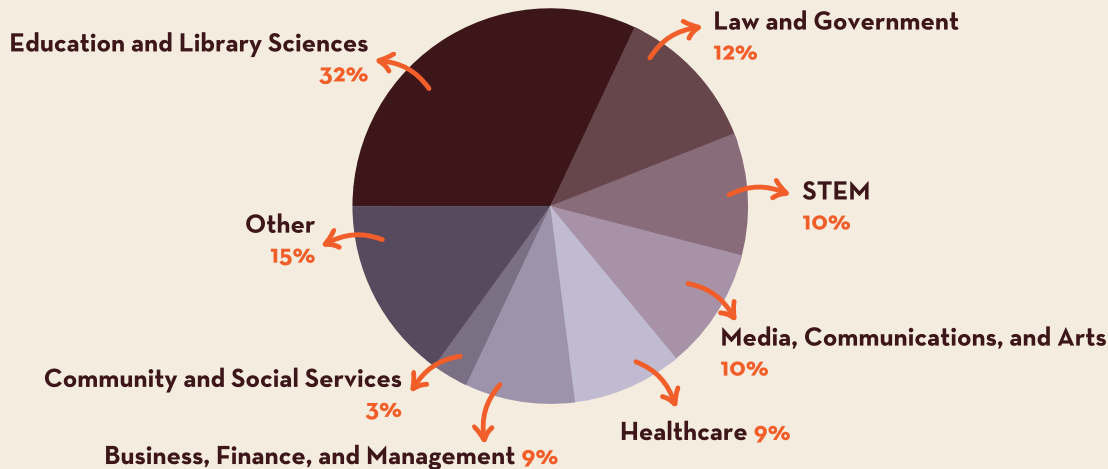

\$37,842 Tuition

With Merit Scholarships and Need-Based Aid Available

100% Funding for Internships and Fellowships

Which translates to...

#25 for Career Services

#35 Best Value College

93% Employed or in Graduate School

Within Six Months After Graduation

100% Applicants to Law School Accepted

Since 2012

Top Alumni Career Paths

RANKINGS

3

Smallest Classes

US NEWS