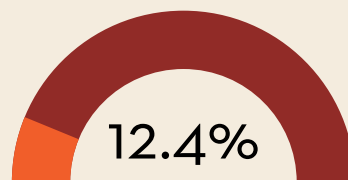

Best Classroom Experience

PRINCETON REVIEW

CLASS OF 2027

226 FRESHMEN ON TWO CAMPUSES

International students

Attended Summer Academy

Receiving financial aid

First generation to college

Students of color

Pell Grant eligible

Students from 40 U.S. States and Territories And 18 Countries

Average SAT ERW: 700

Average SAT Math: 653

Average ACT Composite: 31

Average GPA: 3.79

Percent of Applicants Admitted: 45%